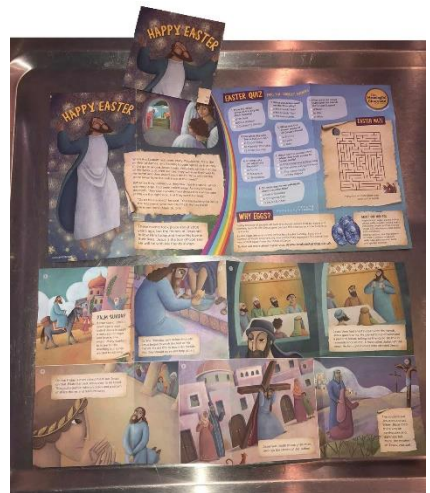

2nd April 2021

Hello and welcome to Jubilee Church.

As we conclude our Darkness before the Dawn series this weekend, my attention has been drawn to the return of a daily feature in our lives. I'm referring to the early morning dawn chorus which over the last couple of days has been especially vibrant (must be the good weather). Ruth (my wife) is a bit of a student of the dawn chorus and is keen on identifying the variety of sounds and tunes on offer from our local birdlife. Suggestions have ranged from a rather tuneless car alarm to the only marginally more tuneful 'I'm a Barbie girl' (Aqua 1997). Whatever the quality of the music, the enthusiasm can be in no doubt. No doubt ornithologists can provide a more precise explanation of the dawn chorus, but the generally accepted wisdom is that as winter draws to a close our birds are full of the joys of spring and new life.

The Bags of Food and hygiene bags which were delivered this week included Easter Eggs and activity sheets for children telling the meaning of the Easter story. We also included a magazine for every family which has lots of interesting articles including the message of 'Hope for All'. **Please pray that these don't get lost in all of the chocolate!**